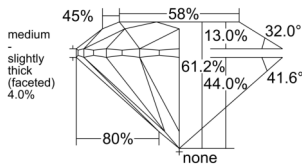

GIA®

FACSIMILE

GIA REPORT 6545745234

Verify this report at GIA.edu

GIA NATURAL DIAMOND DOSSIER®

March 05, 2026
GIA Report Number 6545745234
Shape and Cutting Style ..... Round Brilliant
Measurements ..... 3.72 - 3.74 x 2.28 mm

GRADING RESULTS

Carat Weight ..... 0.19 carat
Color Grade ..... F
Clarity Grade VS2
Cut Grade ..... Excellent

ADDITIONAL GRADING INFORMATION

Polish ..... Excellent
Symmetry ..... Excellent
Fluorescence ..... None
Clarity Characteristics ..... Cloud
Inscription(s): GIA 6545745234

PROPORTIONS

Profile to actual proportions

GRADING SCALES

GIA COLOR SCALE	GIA CLARITY SCALE	GIA CUT SCALE	
D	FLAWLESS	EXCELLENT	
E	INTERNALLY FLAWLESS		
F		VVS₁	VERY GOOD
G	VVS₂		
H	VS₁	GOOD	
I	VS₂		
J	SI₁	FAIR	
K	SI₂		
L	I₁	POOR	
M			
N			
O	I₂		
P			
Q			
R	I₃		
S			
T			
U			
V			
W			
X			
Y			
Z