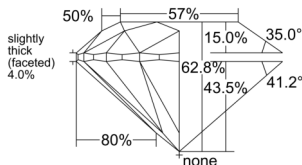

GIA®

FACSIMILE

GIA NATURAL DIAMOND DOSSIER®

March 04, 2026
GIA Report Number 6545732471
Shape and Cutting Style ..... Round Brilliant
Measurements ..... 5.07 - 5.09 x 3.19 mm

GRADING RESULTS

Carat Weight ..... 0.51 carat
Color Grade ..... F
Clarity Grade VS1
Cut Grade ..... Excellent

ADDITIONAL GRADING INFORMATION

Polish ..... Excellent
Symmetry ..... Excellent
Fluorescence ..... Strong Blue
Clarity Characteristics..... Crystal, Pinpoint
Inscription(s): GIA 6545732471

GIA REPORT 6545732471

Verify this report at GIA.edu

PROPORTIONS

Profile to actual proportions

GRADING SCALES

GIA COLOR SCALE	GIA CLARITY SCALE	GIA CUT SCALE	
D	FLAWLESS	EXCELLENT	
E	INTERNALLY FLAWLESS		
F		VVS₁	VERY GOOD
G	VVS₂		
H	VS₁	GOOD	
I	VS₂		
J	SI₁	FAIR	
K	SI₂		
L	I₁	POOR	
M	I₂		
N	I₃		
O			
P			
Q			
R			
S			
T			
U			
V			
W			
X			
Y			
Z