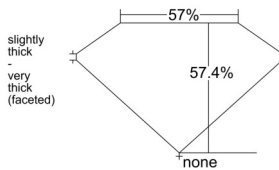

GIA®

FACSIMILE

GIA REPORT 6545731861

Verify this report at GIA.edu

GIA NATURAL DIAMOND DOSSIER®

March 02, 2026
GIA Report Number 6545731861
Shape and Cutting Style ..... Heart Brilliant
Measurements ..... 5.10 x 5.88 x 3.37 mm

GRADING RESULTS

Carat Weight ..... 0.60 carat
Color Grade ..... J
Clarity Grade VS1

ADDITIONAL GRADING INFORMATION

Polish ..... Excellent
Symmetry ..... Very Good
Fluorescence ..... None
Clarity Characteristics ..... Feather
Inscription(s): GIA 6545731861

PROPORTIONS

Profile not to actual proportions

GRADING SCALES

GIA COLOR SCALE		GIA CLARITY SCALE			
COLORLESS	D	VERY VERY SLIGHTLY INCLUDED	FLAWLESS		
	E		INTERNALLY FLAWLESS		
	F	VERY SLIGHTLY INCLUDED	VS₁		
	G		VS₂		
	H		VS₁		
	NEAR COLORLESS	I	SLIGHTLY INCLUDED	SI₁	
		J		SI₂	
		FAINT	K	INCLUDED	I₁
			L		I₂
			M		I₃
N					
VERT LIGHT	O				
	P				
	Q				
	R				
	LIGHT	S			
		T			
		U			
		V			
W					
X					
Y					
Z