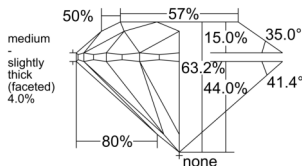

GIA®

FACSIMILE

GIA NATURAL DIAMOND DOSSIER®

March 02, 2026
GIA Report Number 6545729585
Shape and Cutting Style ..... Round Brilliant
Measurements ..... 5.33 - 5.37 x 3.38 mm

GRADING RESULTS

Carat Weight ..... 0.60 carat
Color Grade ..... D
Clarity Grade VS2
Cut Grade ..... Excellent

ADDITIONAL GRADING INFORMATION

Polish ..... Excellent
Symmetry ..... Excellent
Fluorescence ..... Strong Blue
Clarity Characteristics ..... Crystal
Inscription(s): GIA 6545729585

GIA REPORT 6545729585

Verify this report at GIA.edu

PROPORTIONS

GRADING SCALES

GIA COLOR SCALE

COLORESS	D
	E
	F
	G
	H
	I
	J
NEAR COLORESS	K
	L
FANIT	M
	N
	O
	P
VERY LIGHT	Q
	R
	S
	T
	U
	V
	W
	X
	Y
LIGHT	Z

GIA CLARITY SCALE

FLAWLESS	VERY VERY SLIGHTLY INCLUDED	VS₁	VS₂	SL₁	SL₂	I₁	I₂	I₃	
									INTERNALLY FLAWLESS

GIA CUT SCALE

EXCELLENT
VERY GOOD
GOOD
FAIR
POOR