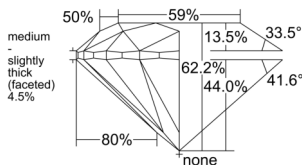

GIA®

FACSIMILE

GIA REPORT 6545728637

Verify this report at GIA.edu

GIA NATURAL DIAMOND DOSSIER®

March 04, 2026
GIA Report Number 6545728637
Shape and Cutting Style ..... Round Brilliant
Measurements ..... 5.06 - 5.10 x 3.16 mm

GRADING RESULTS

Carat Weight ..... 0.50 carat
Color Grade ..... M
Clarity Grade VVS1
Cut Grade ..... Excellent

ADDITIONAL GRADING INFORMATION

Polish ..... Excellent
Symmetry ..... Excellent
Fluorescence ..... Faint
Clarity Characteristics ..... Pinpoint, Feather
Inspection(s): GIA 6545728637

PROPORTIONS

Profile to actual proportions