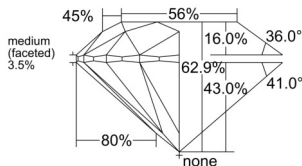

GIA®

FACSIMILE

GIA REPORT 6545724955

Verify this report at GIA.edu

GIA NATURAL DIAMOND DOSSIER®

March 02, 2026
GIA Report Number 6545724955
Shape and Cutting Style ..... Round Brilliant
Measurements ..... 4.54 - 4.57 x 2.87 mm

GRADING RESULTS

Carat Weight ..... 0.36 carat
Color Grade ..... G
Clarity Grade VS1
Cut Grade ..... Excellent

ADDITIONAL GRADING INFORMATION

Polish ..... Excellent
Symmetry ..... Excellent
Fluorescence ..... Medium Blue
Clarity Characteristics ..... Crystal, Pinpoint
Inscription(s): GIA 6545724955

PROPORTIONS

Profile to actual proportions

GRADING SCALES

GIA COLOR SCALE

COLOURLESS	D
	E
	F
	G
	H
	I
	J
NEAR COLOURLESS	K
	L
Faint	M
	N
	O
	P
	Q
	R
	S
	T
	U
	V
	W
	X
	Y
Light	Z

GIA CLARITY SCALE

FLAWLESS	VERY VERY SLIGHTLY INCLUDED	VS₁	VS₂	VS₁	VS₂	SL₁	SL₂	I₁	I₂	I₃	
											INTERNAL FLAWLESS

GIA CUT SCALE

EXCELLENT
VERY GOOD
GOOD
FAIR
POOR