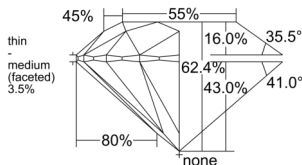

GIA®

FACSIMILE

GIA REPORT 6545723061

Verify this report at GIA.edu

GIA NATURAL DIAMOND DOSSIER®

February 27, 2026
GIA Report Number 6545723061
Shape and Cutting Style ..... Round Brilliant
Measurements ..... 5.08 - 5.10 x 3.18 mm

GRADING RESULTS

Carat Weight ..... 0.50 carat
Color Grade ..... D
Clarity Grade VS2
Cut Grade ..... Excellent

ADDITIONAL GRADING INFORMATION

Polish ..... Excellent
Symmetry ..... Excellent
Fluorescence ..... Strong Blue
Clarity Characteristics ..... Crystal
Inscription(s): GIA 6545723061

PROPORTIONS

GRADING SCALES

GIA COLOR SCALE

COLORESS	D
	E
	F
	G
	H
	I
	J
NEAR COLORESS	K
	L
FANIT	M
	N
	O
	P
VERY LIGHT	Q
	R
	S
	T
	U
	V
	W
	X
	Y
LIGHT	Z

GIA CLARITY SCALE

VERY VERY SLIGHTLY INCLUDED	FLAWLESS
	INTERNALLY FLAWLESS
VERY SLIGHTLY INCLUDED	VVS₁
	VVS₂
SLIGHTLY INCLUDED	VS₁
	VS₂
INCLUDED	SI₁
	SI₂
	I₁
	I₂
	I₃

GIA CUT SCALE

EXCELLENT
VERY GOOD
GOOD
FAIR
POOR