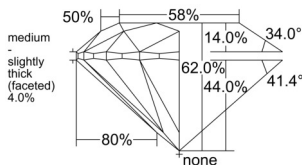

GIA®

FACSIMILE

GIA NATURAL DIAMOND DOSSIER®

February 27, 2026

GIA Report Number 6545722240

Shape and Cutting Style ..... Round Brilliant

Measurements ..... 3.60 - 3.62 x 2.24 mm

GRADING RESULTS

Carat Weight ..... 0.18 carat

Color Grade ..... F

Clarity Grade VVS2

Cut Grade ..... Excellent

ADDITIONAL GRADING INFORMATION

Polish ..... Excellent

Symmetry ..... Excellent

Fluorescence ..... None

Clarity Characteristics ..... Cloud

Inscription(s): GIA 6545722240

GIA REPORT 6545722240

Verify this report at GIA.edu

PROPORTIONS

Profile to actual proportions