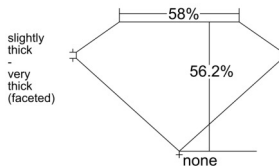

GIA®

FACSIMILE

GIA REPORT 6545715001

Verify this report at GIA.edu

GIA NATURAL DIAMOND DOSSIER®

February 26, 2026
GIA Report Number 6545715001
Shape and Cutting Style ..... Heart Brilliant
Measurements ..... 4.88 x 5.60 x 3.14 mm

GRADING RESULTS

Carat Weight ..... 0.52 carat
Color Grade ..... D
Clarity Grade SI1

ADDITIONAL GRADING INFORMATION

Polish ..... Excellent
Symmetry ..... Excellent
Fluorescence ..... None
Clarity Characteristics ..... Feather, Crystal
Inscription(s): GIA 6545715001

PROPORTIONS

Profile not to actual proportions

GRADING SCALES

GIA COLOR SCALE		GIA CLARITY SCALE		
NEAR COLORLESS	D	VERY VERY SLIGHTLY INCLUDED	FLAWLESS	
	E		INTERNALLY FLAWLESS	
	F	VERY SLIGHTLY INCLUDED	VVS₁	
	G		VVS₂	
	H		VS₁	
	FAINT	I	SLIGHTLY INCLUDED	VS₂
		J		SI₁
		K	INCLUDED	SI₂
		L		I₁
		M		I₂
VERT LIGHT	N	LIGHT	I₃	
	O			
	P			
	Q			
LIGHT	R			
	S			
	T			
	U			
	V			
	W			
	X			
	Y			
	Z