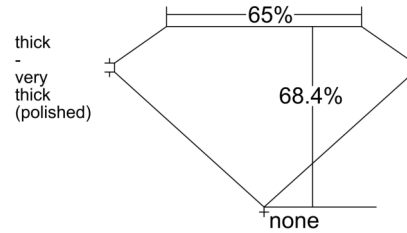

PROPORTIONS

Profile not to actual proportions