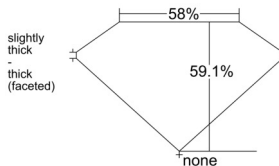

GIA®

FACSIMILE

GIA REPORT 6545712392

Verify this report at GIA.edu

GIA NATURAL DIAMOND DOSSIER®

February 26, 2026
GIA Report Number 6545712392
Shape and Cutting Style ..... Heart Brilliant
Measurements ..... 5.00 x 5.87 x 3.47 mm

GRADING RESULTS

Carat Weight ..... 0.60 carat
Color Grade ..... H
Clarity Grade VVS1

ADDITIONAL GRADING INFORMATION

Polish ..... Excellent
Symmetry ..... Excellent
Fluorescence ..... Faint
Clarity Characteristics ..... Pinpoint
Inscription(s): GIA 6545712392

PROPORTIONS

Profile not to actual proportions

GRADING SCALES

GIA COLOR SCALE		GIA CLARITY SCALE			
COLORLESS	D	VERY VERY SLIGHTLY INCLUDED	FLAWLESS		
	E		INTERNALLY FLAWLESS		
	F	VERY SLIGHTLY INCLUDED	VVS₁		
	G		VVS₂		
	H		VS₁		
	NEAR COLORLESS	I	SLIGHTLY INCLUDED	VS₂	
		J		SI₁	
		FAINT	K	INCLUDED	SI₂
			L		I₁
			M		I₂
VERT LIGHT	N		INCLUDED	I₃	
	O				
	P				
	Q				
	LIGHT		R		
		S			
		T			
U					
V					
W					
X					
Y					
Z