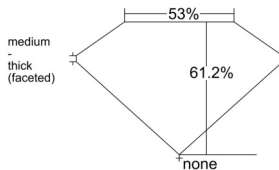

GIA®

FACSIMILE

GIA REPORT 6545709799

Verify this report at GIA.edu

GIA NATURAL DIAMOND DOSSIER®

March 02, 2026
GIA Report Number 6545709799
Shape and Cutting Style ..... Marquise Brilliant
Measurements ..... 6.90 x 3.19 x 1.95 mm

GRADING RESULTS

Carat Weight ..... 0.24 carat
Color Grade ..... D
Clarity Grade VVS2

ADDITIONAL GRADING INFORMATION

Polish ..... Excellent
Symmetry ..... Very Good
Fluorescence ..... Faint
Clarity Characteristics..... Needle, Pinpoint, Cloud
Inscription(s): GIA 6545709799

PROPORTIONS

Profile not to actual proportions

GRADING SCALES

GIA COLOR SCALE		GIA CLARITY SCALE			
COLORLESS	D	VERY VERY SLIGHTLY INCLUDED	FLAWLESS		
	E		INTERNALLY FLAWLESS		
	F	VERY SLIGHTLY INCLUDED	VVS₁		
	G		VVS₂		
	H		VS₁		
	NEAR COLORLESS	I	SLIGHTLY INCLUDED	VS₂	
		J		SI₁	
		FAINT	K	INCLUDED	SI₂
			L		I₁
			M		I₂
VERT LIGHT	N		INCLUDED	I₃	
	O				
	P				
	Q				
	R				
LIGHT	S				
	T				
	U				
	V				
	W				
X					
Y					
Z