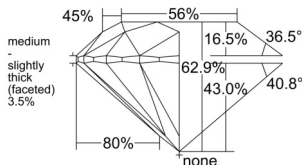

GIA®

FACSIMILE

GIA REPORT 6545708419

Verify this report at GIA.edu

GIA NATURAL DIAMOND DOSSIER®

February 26, 2026
GIA Report Number 6545708419
Shape and Cutting Style ..... Round Brilliant
Measurements ..... 4.68 - 4.71 x 2.96 mm

GRADING RESULTS

Carat Weight ..... 0.40 carat
Color Grade ..... E
Clarity Grade VS1
Cut Grade ..... Excellent

ADDITIONAL GRADING INFORMATION

Polish ..... Excellent
Symmetry ..... Excellent
Fluorescence ..... None
Clarity Characteristics ..... Crystal
Inscription(s): GIA 6545708419

PROPORTIONS

GRADING SCALES

GIA COLOR SCALE

COLORLESS	D
	E
	F
	G
	H
	I
	J
NEAR COLORLESS	K
	L
Faint	M
	N
	O
	P
	R
	S
	T
	U
	V
	W
	X
	Y
Light	Z

GIA CLARITY SCALE

FLAWLESS	INTERNAL FLAWLESS	
		FLAWLESS
VERY VERY SLIGHTLY INCLUDED	VVS₁	
	VVS₂	
VERY SLIGHTLY INCLUDED	VS₁	
	VS₂	
SLIGHTLY INCLUDED	SI₁	
	SI₂	
INCLUDED	I₁	
	I₂	
	I₃	

GIA CUT SCALE

EXCELLENT
VERY GOOD
GOOD
FAIR
POOR