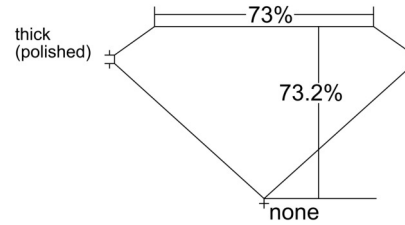

PROPORTIONS

Profile not to actual proportions