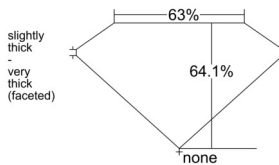

GIA®

FACSIMILE

GIA REPORT 6545694564

Verify this report at GIA.edu

GIA NATURAL DIAMOND DOSSIER®

February 25, 2026
GIA Report Number 6545694564
Shape and Cutting Style ..... Pear Brilliant
Measurements ..... 8.31 x 5.24 x 3.36 mm

GRADING RESULTS

Carat Weight ..... 0.91 carat
Color Grade ..... D
Clarity Grade VVS1

ADDITIONAL GRADING INFORMATION

Polish ..... Excellent
Symmetry ..... Excellent
Fluorescence ..... None
Clarity Characteristics ..... Pinpoint, Indented Natural
Inscription(s): GIA 6545694564

PROPORTIONS

Profile not to actual proportions

GRADING SCALES

GIA COLOR SCALE		GIA CLARITY SCALE		
NEAR COLORLESS	D	VERY VERY SLIGHTLY INCLUDED	FLAWLESS	
	E		INTERNALLY FLAWLESS	
	F	VERY SLIGHTLY INCLUDED	VVS₁	
	G		VVS₂	
	H		VS₁	
	FAINT	I	SLIGHTLY INCLUDED	VS₂
		J		SI₁
		K	INCLUDED	SI₂
		L		I₁
		M		I₂
N		I₃		
LIGHT	O			
	P			
	Q			
	R			
	S			
	T			
	U			
	V			
	W			
	X			
	Y			
	Z