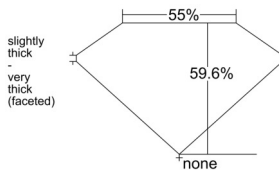

GIA®

FACSIMILE

GIA REPORT 6545688278

Verify this report at GIA.edu

GIA NATURAL DIAMOND DOSSIER®

February 24, 2026
GIA Report Number 6545688278
Shape and Cutting Style ..... Heart Brilliant
Measurements ..... 5.40 x 6.05 x 3.61 mm

GRADING RESULTS

Carat Weight ..... 0.70 carat
Color Grade ..... E
Clarity Grade VS1

ADDITIONAL GRADING INFORMATION

Polish ..... Excellent
Symmetry ..... Excellent
Fluorescence ..... Strong Blue
Clarity Characteristics ..... Indented Natural, Pinpoint
Inscription(s): GIA 6545688278

PROPORTIONS

Profile not to actual proportions

GRADING SCALES

GIA COLOR SCALE		GIA CLARITY SCALE			
COLORLESS	D	VERY VERY SLIGHTLY INCLUDED	FLAWLESS		
	E		INTERNALLY FLAWLESS		
	F	VERY SLIGHTLY INCLUDED	VS₁		
	G		VS₂		
	H		VS₁		
	NEAR COLORLESS	I	SLIGHTLY INCLUDED	SI₁	
		J		SI₂	
		FAINT	K	INCLUDED	I₁
			L		I₂
			M		I₃
VERT LIGHT	N				
	O				
	P				
	Q				
	R				
LIGHT	S				
	T				
	U				
	V				
	W				
X					
Y					
Z