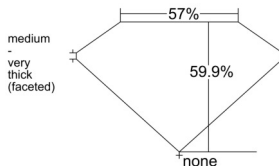

GIA®

FACSIMILE

GIA REPORT 6545687770

Verify this report at GIA.edu

GIA NATURAL DIAMOND DOSSIER®

February 24, 2026
GIA Report Number 6545687770
Shape and Cutting Style ..... Heart Brilliant
Measurements ..... 5.25 x 6.16 x 3.69 mm

GRADING RESULTS

Carat Weight ..... 0.71 carat
Color Grade I
Clarity Grade VVS1

ADDITIONAL GRADING INFORMATION

Polish ..... Excellent
Symmetry ..... Very Good
Fluorescence ..... Faint
Clarity Characteristics ..... Pinpoint, Feather
Inscription(s): GIA 6545687770

PROPORTIONS

Profile not to actual proportions

GRADING SCALES

GIA COLOR SCALE		GIA CLARITY SCALE			
COLORLESS	D	VERY VERY SLIGHTLY INCLUDED	FLAWLESS		
	E		INTERNALLY FLAWLESS		
	F	VERY SLIGHTLY INCLUDED	VVS₁		
	G		VVS₂		
	H		VS₁		
	NEAR COLORLESS	I	SLIGHTLY INCLUDED	VS₂	
		J		SI₁	
		FAINT	K	INCLUDED	SI₂
			L		I₁
			M		I₂
VERT LIGHT	N		INCLUDED	I₃	
	O				
	P				
	Q				
	LIGHT		R		
		S			
		T			
U					
V					
W					
X					
Y					
Z