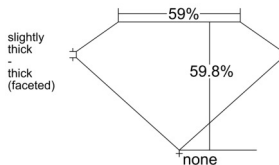

GIA®

FACSIMILE

GIA REPORT 6545687651

Verify this report at GIA.edu

GIA NATURAL DIAMOND DOSSIER®

February 24, 2026
GIA Report Number 6545687651
Shape and Cutting Style ..... Heart Brilliant
Measurements ..... 4.83 x 5.58 x 3.34 mm

GRADING RESULTS

Carat Weight ..... 0.51 carat
Color Grade ..... E
Clarity Grade VS2

ADDITIONAL GRADING INFORMATION

Polish ..... Very Good
Symmetry ..... Very Good
Fluorescence ..... None
Clarity Characteristics ..... Cloud, Crystal, Feather
Inscription(s): GIA 6545687651

PROPORTIONS

Profile not to actual proportions

GRADING SCALES

GIA COLOR SCALE		GIA CLARITY SCALE			
COLORLESS	D	VERY VERY SLIGHTLY INCLUDED	FLAWLESS		
	E		INTERNALLY FLAWLESS		
	F	VERY SLIGHTLY INCLUDED	VVS₁		
	G		VVS₂		
	H		VS₁		
	NEAR COLORLESS	I	SLIGHTLY INCLUDED	VS₂	
		J		SI₁	
		FAINT	K	INCLUDED	SI₂
			L		I₁
			M		I₂
VERT LIGHT	N	LIGHT	I₃		
	O				
	P				
	Q				
	R