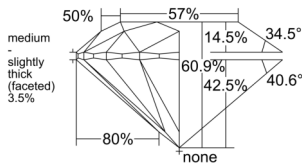

GIA®

FACSIMILE

GIA REPORT 6545681548

Verify this report at GIA.edu

GIA NATURAL DIAMOND DOSSIER®

February 20, 2026
GIA Report Number 6545681548
Shape and Cutting Style ..... Round Brilliant
Measurements ..... 5.29 - 5.32 x 3.23 mm

GRADING RESULTS

Carat Weight ..... 0.56 carat
Color Grade ..... D
Clarity Grade VVS1
Cut Grade ..... Excellent

ADDITIONAL GRADING INFORMATION

Polish ..... Excellent
Symmetry ..... Excellent
Fluorescence ..... Medium Blue
Clarity Characteristics ..... Pinpoint
Inscription(s): GIA 6545681548

PROPORTIONS

Profile to actual proportions

GRADING SCALES

GIA COLOR SCALE

COLORESS	D
	E
	F
	G
	H
	I
	J
NEAR COLORESS	K
	L
FANIT	M
	N
	O
	P
	R
VERY LIGHT	S
	T
	U
	V
	W
	X
	Y
LIGHT	Z

GIA CLARITY SCALE

FLAWLESS	INTERNAL FLAWLESS	
		FLAWLESS
VERY VERY SLIGHTLY INCLUDED	VVS₁	
	VVS₂	
VERY SLIGHTLY INCLUDED	VS₁	
	VS₂	
SLIGHTLY INCLUDED	SI₁	
	SI₂	
INCLUDED	I₁	
	I₂	
	I₃	

GIA CUT SCALE

EXCELLENT
VERY GOOD
GOOD
FAIR
POOR