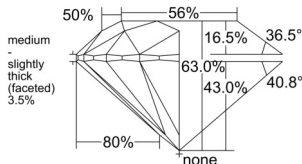

GIA®

FACSIMILE

GIA REPORT 6545669076

Verify this report at GIA.edu

GIA NATURAL DIAMOND DOSSIER®

February 20, 2026
GIA Report Number 6545669076
Shape and Cutting Style ..... Round Brilliant
Measurements ..... 5.88 - 5.92 x 3.72 mm

GRADING RESULTS

Carat Weight ..... 0.80 carat
Color Grade ..... D
Clarity Grade VS1
Cut Grade ..... Excellent

ADDITIONAL GRADING INFORMATION

Polish ..... Excellent
Symmetry ..... Excellent
Fluorescence ..... None
Clarity Characteristics ..... Crystal, Pinpoint
Inscription(s): GIA 6545669076

PROPORTIONS

GRADING SCALES

GIA COLOR SCALE

COLORLESS	D
	E
	F
	G
	H
	I
	J
NEAR COLORLESS	K
	L
Faint	M
	N
	O
	P
	Q
	R
	S
	T
	U
	V
	W
	X
	Y
Light	Z

GIA CLARITY SCALE

FLAWLESS	INTERNAL FLAWLESS	
		FLAWLESS
VERY VERY SLIGHTLY INCLUDED	VVS₁	
	VVS₂	
VERY SLIGHTLY INCLUDED	VS₁	
	VS₂	
SLIGHTLY INCLUDED	SI₁	
	SI₂	
INCLUDED	I₁	
	I₂	
	I₃	

GIA CUT SCALE

EXCELLENT
VERY GOOD
GOOD
FAIR
POOR