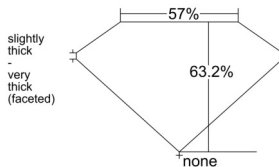

GIA®

FACSIMILE

GIA REPORT 6545666676

Verify this report at GIA.edu

GIA NATURAL DIAMOND DOSSIER®

February 18, 2026
GIA Report Number 6545666676
Shape and Cutting Style ..... Heart Brilliant
Measurements ..... 5.05 x 6.02 x 3.81 mm

GRADING RESULTS

Carat Weight ..... 0.70 carat
Color Grade I
Clarity Grade VS2

ADDITIONAL GRADING INFORMATION

Polish ..... Excellent
Symmetry ..... Very Good
Fluorescence ..... Faint
Clarity Characteristics ..... Cloud, Feather, Crystal
Inscription(s): GIA 6545666676

PROPORTIONS

Profile not to actual proportions

GRADING SCALES

GIA COLOR SCALE		GIA CLARITY SCALE			
COLORLESS	D	VERY VERY SLIGHTLY INCLUDED	FLAWLESS		
	E		INTERNALLY FLAWLESS		
	F	VERY SLIGHTLY INCLUDED	VVS₁		
	G		VVS₂		
	H		VS₁		
	NEAR COLORLESS	I	SLIGHTLY INCLUDED	VS₂	
		J		SI₁	
		FAINT	K	INCLUDED	SI₂
			L		I₁
			M		I₂
VERT LIGHT	N		INCLUDED	I₃	
	O				
	P				
	Q				
	R				
	S				
LIGHT	T				
	U				
	V				
	W				
	X				
Y					
Z