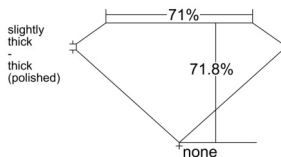

GIA®

FACSIMILE

GIA REPORT 6545666132

Verify this report at GIA.edu

GIA NATURAL DIAMOND DOSSIER®

February 19, 2026
GIA Report Number 6545666132
Shape and Cutting Style ..... Square Modified Brilliant
Measurements ..... 4.85 x 4.79 x 3.44 mm

GRADING RESULTS

Carat Weight ..... 0.70 carat
Color Grade I
Clarity Grade VVS1

ADDITIONAL GRADING INFORMATION

Polish ..... Excellent
Symmetry ..... Very Good
Fluorescence ..... None
Clarity Characteristics ..... Pinpoint, Feather
Inscription(s): GIA 6545666132

PROPORTIONS

Profile not to actual proportions

GRADING SCALES

GIA COLOR SCALE		GIA CLARITY SCALE			
COLORLESS	D	VERY VERY SLIGHTLY INCLUDED	FLAWLESS		
	E		INTERNALLY FLAWLESS		
	F		VVS₁		
	NEAR COLORLESS	G	VVS₂		
		H	VERY SLIGHTLY INCLUDED	VS₁	
		I		VS₂	
		FAINT	J	SLIGHTLY INCLUDED	S₁
			K		S₂
	L		INCLUDED		I₁
	M			I₂	
N	I₃				
LIGHT	O				
	P				
	Q				
	R				
	S				
	T				
	U				
	V				
W					
X					
Y					
Z