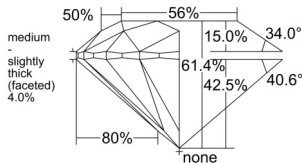

GIA®

FACSIMILE

GIA REPORT 6545662361

Verify this report at GIA.edu

GIA NATURAL DIAMOND DOSSIER®

March 06, 2026
GIA Report Number 6545662361
Shape and Cutting Style ..... Round Brilliant
Measurements ..... 4.54 - 4.56 x 2.79 mm

GRADING RESULTS

Carat Weight ..... 0.35 carat
Color Grade L
Clarity Grade VS1
Cut Grade ..... Excellent

ADDITIONAL GRADING INFORMATION

Polish ..... Excellent
Symmetry ..... Excellent
Fluorescence ..... None
Clarity Characteristics ..... Crystal, Feather, Needle
Inscription(s): GIA 6545662361

PROPORTIONS

Profile to actual proportions

GRADING SCALES

GIA COLOR SCALE

COLOREDNESS	D
	E
	F
	G
	H
	I
	J
NEAR COLORLESS	K
	L
FAIN	M
	N
	O
	P
	Q
VERY LIGHT	R
	S
	T
	U
	V
	W
	X
	Y
LIGHT	Z

GIA CLARITY SCALE

FLAWLESS	INTERNAL FLAWLESS	
		FLAWLESS
VERY VERY SLIGHTLY INCLUDED	VVS₁	
	VVS₂	
VERY SLIGHTLY INCLUDED	VS₁	
	VS₂	
SLIGHTLY INCLUDED	SI₁	
	SI₂	
INCLUDED	I₁	
	I₂	
	I₃	

GIA CUT SCALE

EXCELLENT	
	VERY GOOD
GOOD	
FAIR	
POOR