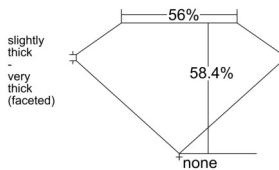

GIA®

FACSIMILE

GIA REPORT 6545661726

Verify this report at GIA.edu

GIA NATURAL DIAMOND DOSSIER®

February 19, 2026
GIA Report Number 6545661726
Shape and Cutting Style ..... Heart Brilliant
Measurements ..... 5.05 x 5.96 x 3.49 mm

GRADING RESULTS

Carat Weight ..... 0.60 carat
Color Grade ..... E
Clarity Grade VS1

ADDITIONAL GRADING INFORMATION

Polish ..... Excellent
Symmetry ..... Excellent
Fluorescence ..... None
Clarity Characteristics ..... Crystal, Needle, Pinpoint
Inscription(s): GIA 6545661726

PROPORTIONS

Profile not to actual proportions

GRADING SCALES

GIA COLOR SCALE		GIA CLARITY SCALE			
COLORLESS	D	VERY VERY SLIGHTLY INCLUDED	FLAWLESS		
	E		INTERNALLY FLAWLESS		
	F	VERY SLIGHTLY INCLUDED	VVS₁		
	G		VVS₂		
	H		VS₁		
	NEAR COLORLESS	I	SLIGHTLY INCLUDED	VS₂	
		J		SI₁	
		FAINT	K	INCLUDED	SI₂
			L		I₁
			M		I₂
VERT LIGHT	N	LIGHT	I₃		
	O				
	P				
	Q				
	R