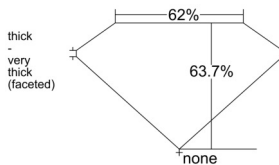

GIA®

FACSIMILE

GIA REPORT 6545658092

Verify this report at GIA.edu

GIA NATURAL DIAMOND DOSSIER®

February 18, 2026
GIA Report Number 6545658092
Shape and Cutting Style ..... Heart Brilliant
Measurements ..... 6.05 x 6.46 x 4.12 mm

GRADING RESULTS

Carat Weight ..... 0.90 carat
Color Grade ..... F
Clarity Grade VS1

ADDITIONAL GRADING INFORMATION

Polish ..... Excellent
Symmetry ..... Very Good
Fluorescence ..... Faint
Clarity Characteristics ..... Crystal
Inscription(s): GIA 6545658092

PROPORTIONS

Profile not to actual proportions

GRADING SCALES

GIA COLOR SCALE		GIA CLARITY SCALE	
COLORLESS	D	VERY VERY SLIGHTLY INCLUDED	FLAWLESS
	E		INTERNALLY FLAWLESS
	F		VVS₁
	G		VVS₂
	H		VS₁
	I		VS₂
	J		SI₁
	K		SI₂
	L		I₁
	M		I₂
NEAR COLORLESS	N	SLIGHTLY INCLUDED	I₃
	O		
	P		
	Q		
FAINT	R	INCLUDED	
	S		
	T		
	U		
VERY LIGHT	V		
	W		
	X		
	Y		
LIGHT	Z