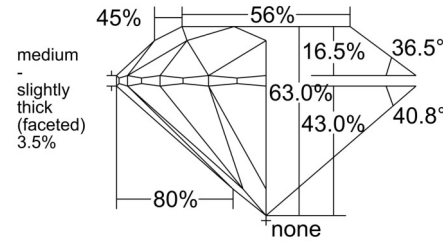

### GRADING RESULTS

Carat Weight ..... 1.70 carat

Color Grade ..... E

Clarity Grade ..... SI1

Cut Grade ..... Excellent

### PROPORTIONS

Profile to actual proportions