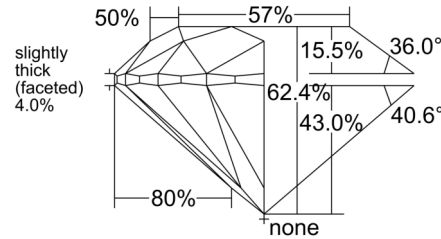

GIA REPORT
6545643089

Verify this report at GIA.edu

FACSIMILE

This is a digital representation of the original GIA Report. This representation might not be accepted in lieu of the original GIA Report in certain circumstances. The original GIA Report includes certain security features which are not reproducible on this facsimile.

GIA NATURAL DIAMOND GRADING REPORT

February 16, 2026
GIA Report Number 6545643089
Shape and Cutting Style ..... Round Brilliant
Measurements ..... 6.42 - 6.46 x 4.02 mm

GRADING RESULTS

Carat Weight ..... 1.04 carat
Color Grade ..... H
Clarity Grade VVS1
Cut Grade ..... Excellent

ADDITIONAL GRADING INFORMATION

Polish ..... Excellent
Symmetry ..... Excellent
Fluorescence ..... Faint
Inscription(s): GIA 6545643089
Comments: Additional pinpoints are not shown.

PROPORTIONS

Profile to actual proportions