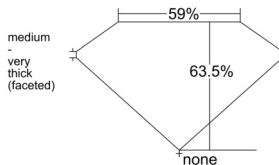

GIA®

FACSIMILE

GIA REPORT 6545639979

Verify this report at GIA.edu

GIA NATURAL DIAMOND DOSSIER®

February 13, 2026
GIA Report Number 6545639979
Shape and Cutting Style ..... Heart Brilliant
Measurements ..... 4.64 x 5.48 x 3.48 mm

GRADING RESULTS

Carat Weight ..... 0.51 carat
Color Grade ..... G
Clarity Grade VVS2

ADDITIONAL GRADING INFORMATION

Polish ..... Very Good
Symmetry ..... Excellent
Fluorescence ..... None
Clarity Characteristics ..... Needle, Cloud
Inscription(s): GIA 6545639979

PROPORTIONS

Profile not to actual proportions

GRADING SCALES

GIA COLOR SCALE		GIA CLARITY SCALE	
COLORLESS	D	VERY VERY SLIGHTLY INCLUDED	FLAWLESS
	E		INTERNALLY FLAWLESS
	F		VVS₁
	G		VVS₂
	H		VS₁
	I		VS₂
	J		SI₁
	K		SI₂
	L		I₁
	M		I₂
NEAR COLORLESS	N	SLIGHTLY INCLUDED	I₃
	O		
	P		
	Q		
FAINT	R		
	S		
	T		
	U		
VERT LIGHT	V		
	W		
	X		
	Y		
LIGHT	Z