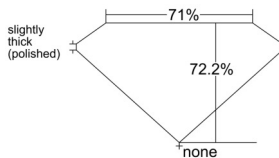

GIA®

FACSIMILE

GIA REPORT 6545639357

Verify this report at GIA.edu

GIA NATURAL DIAMOND DOSSIER®

February 13, 2026
GIA Report Number 6545639357
Shape and Cutting Style ..... Square Modified Brilliant
Measurements ..... 4.84 x 4.79 x 3.46 mm

GRADING RESULTS

Carat Weight ..... 0.72 carat
Color Grade ..... E
Clarity Grade VS1

ADDITIONAL GRADING INFORMATION

Polish ..... Excellent
Symmetry ..... Excellent
Fluorescence ..... None
Clarity Characteristics ..... Needle, Pinpoint
Inscription(s): GIA 6545639357

PROPORTIONS

Profile not to actual proportions

GRADING SCALES

GIA COLOR SCALE		GIA CLARITY SCALE			
COLORLESS	D	VERY VERY SLIGHTLY INCLUDED	FLAWLESS		
	E		INTERNALLY FLAWLESS		
	F	VERY SLIGHTLY INCLUDED	VVS₁		
	G		VVS₂		
	H		VS₁		
	NEAR COLORLESS	I	VERY SLIGHTLY INCLUDED	VS₂	
		J		SI₁	
		FAINT	K	SLIGHTLY INCLUDED	SI₂
			L		I₁
			M		I₂
VERT LIGHT	N	INCLUDED	I₃		
	O				
	P				
	Q				
	R				
	S				
	T				
LIGHT	U				
	V				
	W				
	X				
Y					
Z