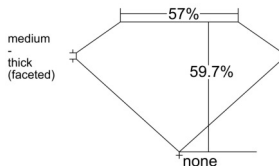

GIA®

FACSIMILE

GIA REPORT 6545638715

Verify this report at GIA.edu

GIA NATURAL DIAMOND DOSSIER®

February 13, 2026
GIA Report Number 6545638715
Shape and Cutting Style ..... Heart Brilliant
Measurements ..... 5.25 x 6.24 x 3.73 mm

GRADING RESULTS

Carat Weight ..... 0.70 carat
Color Grade ..... D
Clarity Grade VS1

ADDITIONAL GRADING INFORMATION

Polish ..... Excellent
Symmetry ..... Very Good
Fluorescence ..... None
Clarity Characteristics ..... Crystal, Pinpoint
Inscription(s): GIA 6545638715

PROPORTIONS

Profile not to actual proportions

GRADING SCALES

GIA COLOR SCALE		GIA CLARITY SCALE	
COLORLESS	D	VERY VERY SLIGHTLY INCLUDED	FLAWLESS
	E		INTERNALLY FLAWLESS
	F		VVS₁
	G		VVS₂
	H		VS₁
	I		VS₂
	J		SI₁
	K		SI₂
	L		I₁
	M		I₂
NEAR COLORLESS	N	SLIGHTLY INCLUDED	I₃
	O		
	P		
	Q		
FAINT	R		
	S		
	T		
	U		
VERT LIGHT	V		
	W		
	X		
	Y		
LIGHT	Z