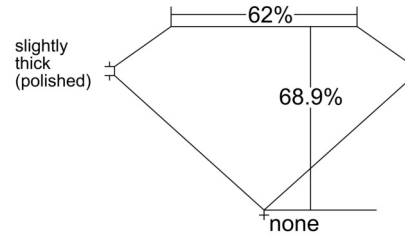

GIA NATURAL DIAMOND GRADING REPORT

February 17, 2026
 GIA Report Number 6545637410
 Shape and Cutting Style Emerald Cut
 Measurements 6.99 x 4.51 x 3.10 mm

GRADING RESULTS

Carat Weight 1.00 carat
 Color Grade H
 Clarity Grade VVS1

ADDITIONAL GRADING INFORMATION

Polish Excellent
 Symmetry Excellent
 Fluorescence None
 Inscription(s): GIA 6545637410

PROPORTIONS

Profile not to actual proportions

CLARITY CHARACTERISTICS

KEY TO SYMBOLS*

Feather

* Red symbols denote internal characteristics (inclusions). Green or black symbols denote external characteristics (blemishes). Diagram is an approximate representation of the diamond, and symbols shown indicate type, position, and approximate size of clarity characteristics. All clarity characteristics may not be shown. Details of finish are not shown.