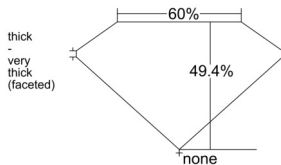

GIA®

FACSIMILE

GIA REPORT 6545627686

Verify this report at GIA.edu

GIA NATURAL DIAMOND DOSSIER®

February 12, 2026
GIA Report Number 6545627686
Shape and Cutting Style ..... **Modified Triangular Brilliant**
Measurements ..... 5.67 x 5.71 x 2.82 mm

GRADING RESULTS

Carat Weight ..... 0.51 carat
Color Grade I
Clarity Grade ..... Internally Flawless

ADDITIONAL GRADING INFORMATION

Polish ..... Excellent
Symmetry ..... Excellent
Fluorescence ..... Faint
Clarity Characteristics ..... Minor Details of Polish
Inscription(s): GIA 6545627686

PROPORTIONS

Profile not to actual proportions

GRADING SCALES

GIA COLOR SCALE		GIA CLARITY SCALE			
COLORLESS	D	VERY VERY SLIGHTLY INCLUDED	FLAWLESS		
	E		INTERNALLY FLAWLESS		
	F	VERY SLIGHTLY INCLUDED	VVS₁		
	G		VVS₂		
	H		VS₁		
	NEAR COLORLESS	I	VERY SLIGHTLY INCLUDED	VS₂	
		J		SI₁	
		FAINT	K	SLIGHTLY INCLUDED	SI₂
			L		I₁
			M		I₂
VERT LIGHT	N	INCLUDED	I₃		
	O				
	P				
	Q				
	R				
LIGHT	S				
	T				
	U				
	V				
	W				
X					
Y					
Z