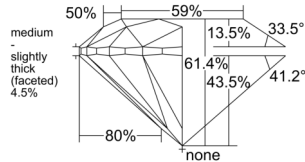

GIA®

FACSIMILE

GIA REPORT 6545611340

Verify this report at GIA.edu

GIA NATURAL DIAMOND DOSSIER®

February 10, 2026
GIA Report Number 6545611340
Shape and Cutting Style ..... Round Brilliant
Measurements ..... 3.68 - 3.71 x 2.27 mm

GRADING RESULTS

Carat Weight ..... 0.19 carat
Color Grade ..... E
Clarity Grade VS1
Cut Grade ..... Excellent

ADDITIONAL GRADING INFORMATION

Polish ..... Excellent
Symmetry ..... Excellent
Fluorescence ..... None
Clarity Characteristics ..... Feather, Cloud
Inscription(s): GIA 6545611340

PROPORTIONS

Profile to actual proportions