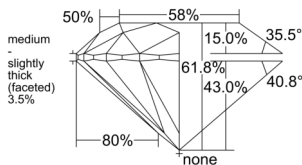

GIA®

FACSIMILE

GIA REPORT 6545608351

Verify this report at GIA.edu

GIA NATURAL DIAMOND DOSSIER®

February 10, 2026
GIA Report Number 6545608351
Shape and Cutting Style ..... Round Brilliant
Measurements ..... 5.12 - 5.15 x 3.17 mm

GRADING RESULTS

Carat Weight ..... 0.51 carat
Color Grade ..... F
Clarity Grade VS2
Cut Grade ..... Excellent

ADDITIONAL GRADING INFORMATION

Polish ..... Excellent
Symmetry ..... Excellent
Fluorescence ..... None
Clarity Characteristics ..... Cloud, Crystal
Inscription(s): GIA 6545608351

PROPORTIONS

Profile to actual proportions

GRADING SCALES

GIA COLOR SCALE

COLOREDNESS	D
	E
	F
	G
	H
	I
	J
NEAR COLORLESS	K
	L
FAIN	M
	N
	O
	P
VERY LIGHT	Q
	R
	S
	T
	U
	V
	W
	X
	Y
LIGHT	Z

GIA CLARITY SCALE

FLAWLESS	VERY NEWLY INCLUDED	VVS₁	VVS₂	VS₁	VS₂	SI₁	SI₂	I₁	I₂	I₃	
											INTERNALLY FLAWLESS

GIA CUT SCALE

EXCELLENT
VERY GOOD
GOOD
FAIR
POOR