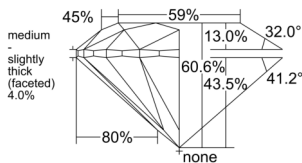

GIA®

FACSIMILE

GIA REPORT 6545599860

Verify this report at GIA.edu

GIA NATURAL DIAMOND DOSSIER®

February 09, 2026
GIA Report Number 6545599860
Shape and Cutting Style ..... Round Brilliant
Measurements ..... 4.07 - 4.09 x 2.47 mm

GRADING RESULTS

Carat Weight ..... 0.25 carat
Color Grade ..... D
Clarity Grade VS1
Cut Grade ..... Excellent

ADDITIONAL GRADING INFORMATION

Polish ..... Excellent
Symmetry ..... Excellent
Fluorescence ..... None
Clarity Characteristics ..... Cloud
Inscription(s): GIA 6545599860

PROPORTIONS

Profile to actual proportions