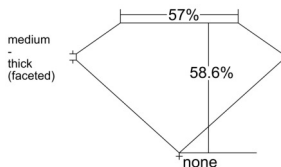

GIA®

FACSIMILE

GIA REPORT 6545599773

Verify this report at GIA.edu

GIA NATURAL DIAMOND DOSSIER®

February 06, 2026
GIA Report Number 6545599773
Shape and Cutting Style ..... Heart Brilliant
Measurements ..... 5.04 x 5.90 x 3.46 mm

GRADING RESULTS

Carat Weight ..... 0.60 carat
Color Grade ..... D
Clarity Grade ..... Internally Flawless

ADDITIONAL GRADING INFORMATION

Polish ..... Excellent
Symmetry ..... Very Good
Fluorescence ..... Strong Blue
Clarity Characteristics ..... Minor Details of Polish
Inscription(s): GIA 6545599773

PROPORTIONS

Profile not to actual proportions

GRADING SCALES

GIA COLOR SCALE		GIA CLARITY SCALE			
COLORLESS	D	VERY VERY SLIGHTLY INCLUDED	FLAWLESS		
	E		INTERNALLY FLAWLESS		
	F	VERY SLIGHTLY INCLUDED	VVS₁		
	G		VVS₂		
	H		VS₁		
	NEAR COLORLESS	I	SLIGHTLY INCLUDED	VS₂	
		J		SI₁	
		FAINT	K	INCLUDED	SI₂
			L		I₁
			M		I₂
VERTICALLY LIGHT	N	LIGHT	I₃		
	O				
	P				
	Q				
	R