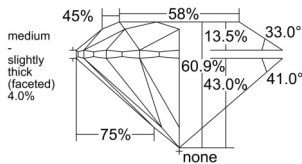

GIA®

FACSIMILE

GIA REPORT 6545599343

Verify this report at GIA.edu

GIA NATURAL DIAMOND DOSSIER®

February 09, 2026
GIA Report Number 6545599343
Shape and Cutting Style ..... Round Brilliant
Measurements ..... 3.87 - 3.90 x 2.36 mm

GRADING RESULTS

Carat Weight ..... 0.22 carat
Color Grade ..... E
Clarity Grade VS1
Cut Grade ..... Excellent

ADDITIONAL GRADING INFORMATION

Polish ..... Excellent
Symmetry ..... Excellent
Fluorescence ..... None
Clarity Characteristics ..... Crystal, Cloud
Inscription(s): GIA 6545599343

PROPORTIONS

Profile to actual proportions

GRADING SCALES

GIA COLOR SCALE	GIA CLARITY SCALE	GIA CUT SCALE	
D	FLAWLESS	EXCELLENT	
E	INTERNALLY FLAWLESS		
F		VVS₁	VERY GOOD
G	VVS₂		
H	VS₁	GOOD	
I	VS₂		
J	SI₁	FAIR	
K	SI₂		
L	I₁	POOR	
M	I₂		
N	I₃		
O			
P			
Q			
R			
S			
T			
U			
V			
W			
X			
Y			
Z