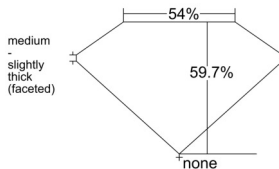

GIA®

FACSIMILE

GIA REPORT 6545599190

Verify this report at GIA.edu

GIA NATURAL DIAMOND DOSSIER®

February 09, 2026
GIA Report Number 6545599190
Shape and Cutting Style ..... Heart Brilliant
Measurements ..... 4.42 x 4.87 x 2.91 mm

GRADING RESULTS

Carat Weight ..... 0.35 carat
Color Grade ..... D
Clarity Grade SI1

ADDITIONAL GRADING INFORMATION

Polish ..... Excellent
Symmetry ..... Excellent
Fluorescence ..... None
Clarity Characteristics ..... Feather
Inscription(s): GIA 6545599190

PROPORTIONS

Profile not to actual proportions

GRADING SCALES

GIA COLOR SCALE		GIA CLARITY SCALE			
COLORLESS	D	VERY VERY SLIGHTLY INCLUDED	FLAWLESS		
	E		INTERNALLY FLAWLESS		
	F	VERY SLIGHTLY INCLUDED	VVS₁		
	G		VVS₂		
	H		VS₁		
	NEAR COLORLESS	I	SLIGHTLY INCLUDED	VS₂	
		J		SI₁	
		FAINT	K	INCLUDED	SI₂
			L		I₁
			M		I₂
VERTICALLY LIGHT	N	INCLUDED	I₃		
	O				
	P				
	Q				
	R				
LIGHT	S				
	T				
	U				
	V				
	W				
X					
Y					
Z