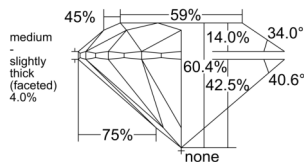

GIA®

FACSIMILE

GIA REPORT 6545598801

Verify this report at GIA.edu

GIA NATURAL DIAMOND DOSSIER®

February 09, 2026
GIA Report Number 6545598801
Shape and Cutting Style ..... Round Brilliant
Measurements ..... 3.71 - 3.73 x 2.25 mm

GRADING RESULTS

Carat Weight ..... 0.19 carat
Color Grade ..... D
Clarity Grade VS1
Cut Grade ..... Excellent

ADDITIONAL GRADING INFORMATION

Polish ..... Excellent
Symmetry ..... Excellent
Fluorescence ..... Faint
Clarity Characteristics ..... Cloud, Needle, Pinpoint
Inscription(s): GIA 6545598801

PROPORTIONS

Profile to actual proportions

GRADING SCALES

GIA COLOR SCALE

COLORLESS	D
	E
	F
	G
	H
	I
	J
NEAR COLORLESS	K
	L
FAIN	M
	N
	O
	P
VERY LIGHT	Q
	R
	S
	T
	U
	V
	W
	X
	Y
LIGHT	Z

GIA CLARITY SCALE

FLAWLESS	INTERNAL FLAWLESS	
		FLAWLESS
VERY VERY SLIGHTLY INCLUDED	VVS₁	
	VVS₂	
VERY SLIGHTLY INCLUDED	VS₁	
	VS₂	
SLIGHTLY INCLUDED	SI₁	
	SI₂	
INCLUDED	I₁	
	I₂	
	I₃	

GIA CUT SCALE

EXCELLENT
VERY GOOD
GOOD
FAIR
POOR