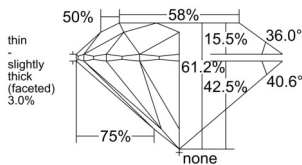

GIA®

FACSIMILE

GIA REPORT 6545595937

Verify this report at GIA.edu

GIA NATURAL DIAMOND DOSSIER®

February 09, 2026
GIA Report Number 6545595937
Shape and Cutting Style ..... Round Brilliant
Measurements ..... 5.32 - 5.34 x 3.26 mm

GRADING RESULTS

Carat Weight ..... 0.57 carat
Color Grade ..... F
Clarity Grade S11
Cut Grade ..... Excellent

ADDITIONAL GRADING INFORMATION

Polish ..... Excellent
Symmetry ..... Excellent
Fluorescence ..... Medium Blue
Clarity Characteristics ..... Feather, Crystal
Inscription(s): GIA 6545595937

PROPORTIONS

Profile to actual proportions