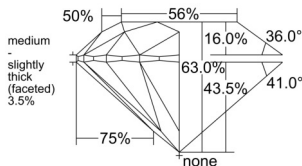

GIA®

FACSIMILE

GIA REPORT 6545595316

Verify this report at GIA.edu

GIA NATURAL DIAMOND DOSSIER®

February 09, 2026
GIA Report Number 6545595316
Shape and Cutting Style ..... Round Brilliant
Measurements ..... 5.38 - 5.41 x 3.40 mm

GRADING RESULTS

Carat Weight ..... 0.61 carat
Color Grade L
Clarity Grade VVS2
Cut Grade ..... Excellent

ADDITIONAL GRADING INFORMATION

Polish ..... Excellent
Symmetry ..... Excellent
Fluorescence ..... None
Clarity Characteristics ..... Cloud
Inscription(s): GIA 6545595316

PROPORTIONS

GRADING SCALES

GIA COLOR SCALE

COLOURESS	D
	E
	F
	G
	H
	I
	J
NEAR COLOURESS	K
	L
FAIN	M
	N
	O
	P
VERY LIGHT	Q
	R
	S
	T
	U
	V
	W
	X
	Y
LIGHT	Z

GIA CLARITY SCALE

VERY VERY SLIGHTLY INCLUDED	FLAWLESS
	INTERNALLY FLAWLESS
VERY SLIGHTLY INCLUDED	VVS₁
	VVS₂
SLIGHTLY INCLUDED	VS₁
	VS₂
INCLUDED	SI₁
	SI₂
	I₁
	I₂
	I₃

GIA CUT SCALE

EXCELLENT
VERY GOOD
GOOD
FAIR
POOR