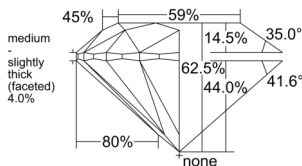

GIA®

FACSIMILE

GIA REPORT 6545594418

Verify this report at GIA.edu

GIA NATURAL DIAMOND DOSSIER®

February 06, 2026
GIA Report Number 6545594418
Shape and Cutting Style ..... Round Brilliant
Measurements ..... 3.84 - 3.86 x 2.41 mm

GRADING RESULTS

Carat Weight ..... 0.22 carat
Color Grade ..... E
Clarity Grade VS1
Cut Grade ..... Excellent

ADDITIONAL GRADING INFORMATION

Polish ..... Very Good
Symmetry ..... Excellent
Fluorescence ..... None
Clarity Characteristics..... Crystal, Feather, Cloud
Inscription(s): GIA 6545594418

PROPORTIONS

Profile to actual proportions