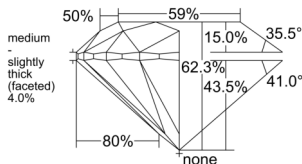

GIA®

FACSIMILE

GIA REPORT 6545588838

Verify this report at GIA.edu

GIA NATURAL DIAMOND DOSSIER®

February 05, 2026
GIA Report Number 6545588838
Shape and Cutting Style ..... Round Brilliant
Measurements ..... 3.65 - 3.68 x 2.28 mm

GRADING RESULTS

Carat Weight ..... 0.19 carat
Color Grade ..... E
Clarity Grade VS1
Cut Grade ..... Excellent

ADDITIONAL GRADING INFORMATION

Polish ..... Excellent
Symmetry ..... Excellent
Fluorescence ..... Faint
Clarity Characteristics..... Needle, Crystal, Feather, Pinpoint
Inscription(s): GIA 6545588838

PROPORTIONS

Profile to actual proportions

GRADING SCALES

GIA COLOR SCALE

COLORLESS	D
	E
	F
	G
	H
	I
	J
NEAR COLORLESS	K
	L
	M
FAIN	N
	O
	P
	R
	S
	T
	U
	V
	W
	X
	Y
LIGHT	Z

GIA CLARITY SCALE

	FLAWLESS
	INTERNALLY FLAWLESS
VERY VERY SLIGHTLY INCLUDED	VVS₁
	VVS₂
VERY SLIGHTLY INCLUDED	VS₁
	VS₂
SLIGHTLY INCLUDED	SI₁
	SI₂
INCLUDED	I₁
	I₂
	I₃

GIA CUT SCALE

	EXCELLENT
	VERY GOOD
	GOOD
	FAIR
	POOR