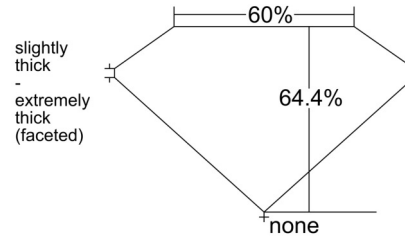

GIA NATURAL DIAMOND GRADING REPORT

February 09, 2026

GIA Report Number 6545579513

Shape and Cutting Style Pear Brilliant

Measurements 8.45 x 5.50 x 3.54 mm

GRADING RESULTS

Carat Weight 1.01 carat

Color Grade E

Clarity Grade VS2

ADDITIONAL GRADING INFORMATION

Polish Excellent

Symmetry Very Good

Fluorescence None

Inscription(s): GIA 6545579513

Comments: An additional pinpoint is not shown.

PROPORTIONS

Profile not to actual proportions

CLARITY CHARACTERISTICS

KEY TO SYMBOLS*

- Crystal
- ◉ Cloud
- Pinpoint

* Red symbols denote internal characteristics (inclusions). Green or black symbols denote external characteristics (blemishes). Diagram is an approximate representation of the diamond, and symbols shown indicate type, position, and approximate size of clarity characteristics. All clarity characteristics may not be shown. Details of finish are not shown.