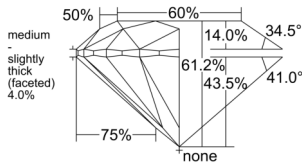

GIA®

FACSIMILE

GIA REPORT 6545578996

Verify this report at GIA.edu

GIA NATURAL DIAMOND DOSSIER®

February 04, 2026
GIA Report Number 6545578996
Shape and Cutting Style ..... Round Brilliant
Measurements ..... 5.20 - 5.23 x 3.19 mm

GRADING RESULTS

Carat Weight ..... 0.54 carat
Color Grade ..... H
Clarity Grade VVS1
Cut Grade ..... Excellent

ADDITIONAL GRADING INFORMATION

Polish ..... Excellent
Symmetry ..... Excellent
Fluorescence ..... None
Clarity Characteristics ..... Pinpoint, Feather
Inscription(s): GIA 6545578996

PROPORTIONS

Profile to actual proportions