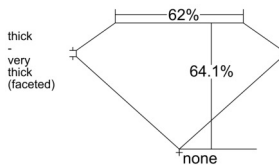

GIA®

FACSIMILE

GIA REPORT 6545571258

Verify this report at GIA.edu

GIA NATURAL DIAMOND DOSSIER®

February 04, 2026
GIA Report Number 6545571258
Shape and Cutting Style ..... Pear Brilliant
Measurements ..... 7.56 x 4.84 x 3.10 mm

GRADING RESULTS

Carat Weight ..... 0.70 carat
Color Grade ..... H
Clarity Grade VS1

ADDITIONAL GRADING INFORMATION

Polish ..... Excellent
Symmetry ..... Very Good
Fluorescence ..... None
Clarity Characteristics ..... Cloud, Needle, Pinpoint
Inscription(s): GIA 6545571258

PROPORTIONS

Profile not to actual proportions

GRADING SCALES

GIA COLOR SCALE		GIA CLARITY SCALE	
COLORLESS	D	VERY VERY SLIGHTLY INCLUDED	FLAWLESS
	E		INTERNALLY FLAWLESS
	F		VVS₁
	G		VVS₂
	H		VS₁
	I		VS₂
	J		SI₁
	K		SI₂
	L		I₁
	M		I₂
NEAR COLORLESS	N	SLIGHTLY INCLUDED	I₃
	O		
	P		
	Q		
FAINT	R		
	S		
	T		
	U		
VERT LIGHT	V		
	W		
	X		
	Y		
LIGHT	Z