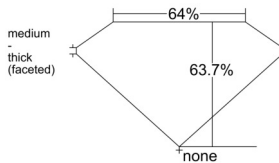

GIA®

FACSIMILE

GIA REPORT 6545558489

Verify this report at GIA.edu

GIA NATURAL DIAMOND DOSSIER®

January 31, 2026
GIA Report Number 6545558489
Shape and Cutting Style ..... Pear Brilliant
Measurements ..... 7.71 x 4.89 x 3.12 mm

GRADING RESULTS

Carat Weight ..... 0.70 carat
Color Grade I
Clarity Grade VS1

ADDITIONAL GRADING INFORMATION

Polish ..... Excellent
Symmetry ..... Very Good
Fluorescence ..... None
Clarity Characteristics..... Crystal, Cloud, Needle, Pinpoint
Inscription(s): GIA 6545558489

PROPORTIONS

Profile not to actual proportions

GRADING SCALES

GIA COLOR SCALE		GIA CLARITY SCALE			
COLORLESS	D	VERY VERY SLIGHTLY INCLUDED	FLAWLESS		
	E		INTERNALLY FLAWLESS		
	F		VVS₁		
	NEAR COLORLESS	G	VERY SLIGHTLY INCLUDED	VVS₂	
		H		VS₁	
		FANT	I	SLIGHTLY INCLUDED	VS₂
			J		SI₁
	LIGHT	K	INCLUDED	SI₂	
		L		I₁	
		M		I₂	
VERY LIGHT		N	INCLUDED	I₃	
		O			
		P			
COLORLESS		Q			
		R			
	S				
	T				
	U				
	V				
	W				
	X				
	Y				
	Z