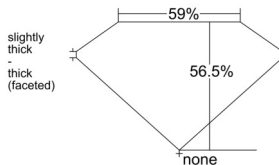

GIA®

FACSIMILE

GIA REPORT 6545558355

Verify this report at GIA.edu

GIA NATURAL DIAMOND DOSSIER®

January 31, 2026
GIA Report Number 6545558355
Shape and Cutting Style ..... Heart Brilliant
Measurements ..... 5.62 x 6.17 x 3.49 mm

GRADING RESULTS

Carat Weight ..... 0.71 carat
Color Grade ..... F
Clarity Grade VVS1

ADDITIONAL GRADING INFORMATION

Polish ..... Very Good
Symmetry ..... Excellent
Fluorescence ..... None
Clarity Characteristics ..... Needle, Feather
Inscription(s): GIA 6545558355

PROPORTIONS

Profile not to actual proportions

GRADING SCALES

GIA COLOR SCALE		GIA CLARITY SCALE			
COLORLESS	D	VERY VERY SLIGHTLY INCLUDED	FLAWLESS		
	E		INTERNALLY FLAWLESS		
	F	VERY SLIGHTLY INCLUDED	VVS₁		
	G		VVS₂		
	H		VS₁		
	NEAR COLORLESS	I	SLIGHTLY INCLUDED	VS₂	
		J		SI₁	
		FAINT	K	INCLUDED	SI₂
			L		I₁
			M		I₂
N			I₃		
VERT LIGHT	O	LIGHT			
	P				
	Q				
	R				
	S				
	T				
LIGHT	U				
	V				
	W				
	X				
Y					
Z