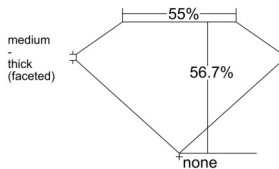

GIA®

FACSIMILE

GIA REPORT 6545553558

Verify this report at GIA.edu

GIA NATURAL DIAMOND DOSSIER®

January 31, 2026
GIA Report Number 6545553558
Shape and Cutting Style ..... Heart Brilliant
Measurements ..... 5.73 x 6.31 x 3.58 mm

GRADING RESULTS

Carat Weight ..... 0.78 carat
Color Grade ..... G
Clarity Grade VVS2

ADDITIONAL GRADING INFORMATION

Polish ..... Excellent
Symmetry ..... Excellent
Fluorescence ..... None
Clarity Characteristics..... Feather, Cloud, Indented Natural
Inscription(s): GIA 6545553558

PROPORTIONS

GRADING SCALES

GIA COLOR SCALE		GIA CLARITY SCALE			
COLORLESS	D	VERY VERY SLIGHTLY INCLUDED	FLAWLESS		
	E		INTERNALLY FLAWLESS		
	F	VERY SLIGHTLY INCLUDED	VVS₁		
	G		VVS₂		
	H		VS₁		
	NEAR COLORLESS	I	SLIGHTLY INCLUDED	VS₂	
		J		SI₁	
		FAINT	K	INCLUDED	SI₂
			L		I₁
			M		I₂
VERT LIGHT	N	LIGHT	I₃		
	O				
	P				
	Q				
	R