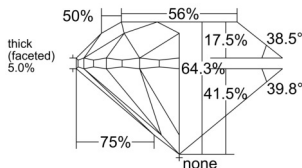

GIA®

FACSIMILE

GIA REPORT 6545553443

Verify this report at GIA.edu

GIA NATURAL DIAMOND DOSSIER®

January 31, 2026
GIA Report Number 6545553443
Shape and Cutting Style ..... Round Brilliant
Measurements ..... 5.78 - 5.82 x 3.73 mm

GRADING RESULTS

Carat Weight ..... 0.81 carat
Color Grade ..... D
Clarity Grade S11
Cut Grade ..... Very Good

ADDITIONAL GRADING INFORMATION

Polish ..... Excellent
Symmetry ..... Excellent
Fluorescence ..... None
Clarity Characteristics ..... Cloud, Crystal
Inscription(s): GIA 6545553443

PROPORTIONS

Profile to actual proportions

GRADING SCALES

GIA COLOR SCALE

COLORESS	D
	E
	F
	G
	H
	I
	J
NEAR COLORESS	K
	L
Faint	M
	N
	O
	P
	R
	S
	T
	U
	V
	W
	X
	Y
Light	Z

GIA CLARITY SCALE

FLAWLESS	VERY VERY SLIGHTLY INCLUDED	VVS₁	VVS₂	VS₁	VS₂	S1₁	S1₂	I₁	I₂	I₃	
											VERY SLIGHTLY INCLUDED
INTERNALLY FLAWLESS											

GIA CUT SCALE

EXCELLENT
VERY GOOD
GOOD
FAIR
POOR